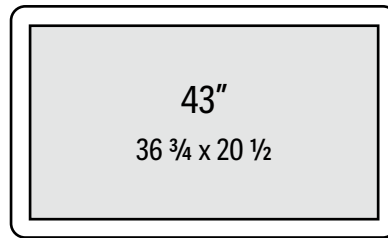

# ROUNDED CORNER LANDSCAPE PLUS: MIRROR TV FRAME SS/GLASS SIZE reflectel

SIZING IS FOR GLASS ONLY AND DOES NOT INCLUDE FRAME

**31 1/8 x 19 1/8 (4mm)**

**40 3/4 x 24 1/2 (4mm)**

**46 7/8 x 28 (4mm)**

**51 3/8 x 30 1/2 (4mm)**

**60 x 35 3/8 (4mm)**

**68 3/4 x 40 1/4 (4mm)**

**77 3/8 x 45 1/8 (6mm)**

4mm max size = 69 x 47 3/8 • 6mm max size = 125 x 69 1/2

For other sizes and contour shapes please contact Reflectel • Dimensions are approximate & sizing may vary