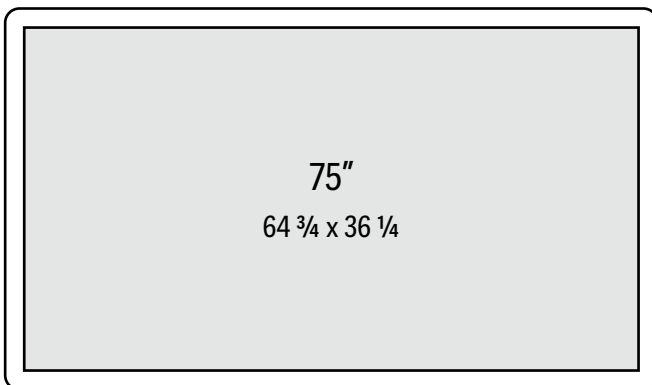

# ROUNDED CORNER LANDSCAPE PLUS: MIRROR TV FRAME SS/GLASS SIZE reflectel

SIZING IS FOR GLASS ONLY AND DOES NOT INCLUDE FRAME

**31 1/8 x 19 1/8 (4mm)**

**40 3/4 x 24 1/2 (4mm)**

**46 7/8 x 28 (4mm)**

**51 3/8 x 30 1/2 (4mm)**

**60 x 35 3/8 (4mm)**

**68 3/4 x 40 1/4 (4mm)**

**77 3/8 x 45 1/8 (6mm)**

4mm max size = 69 x 47 3/8 • 6mm max size = 125 x 69 1/2

For other sizes and contour shapes please contact Reflectel • Dimensions are approximate & sizing may vary