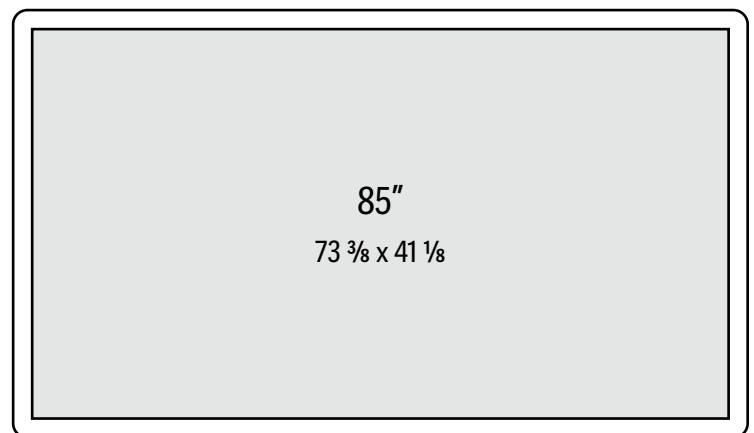

# ROUNDED CORNER LANDSCAPE PLUS: MIRROR TV FRAME SS/GLASS SIZE reflectel

SIZING IS FOR GLASS ONLY AND DOES NOT INCLUDE FRAME

**31 1/8 x 19 1/8 (4mm)**

**40 3/4 x 24 1/2 (4mm)**

**46 7/8 x 28 (4mm)**

**51 3/8 x 30 1/2 (4mm)**

**60 x 35 3/8 (4mm)**

**68 3/4 x 40 1/4 (4mm)**

**77 3/8 x 45 1/8 (6mm)**

4mm max size = 69 x 47 3/8 • 6mm max size = 125 x 69 1/2

For other sizes and contour shapes please contact Reflectel • Dimensions are approximate & sizing may vary