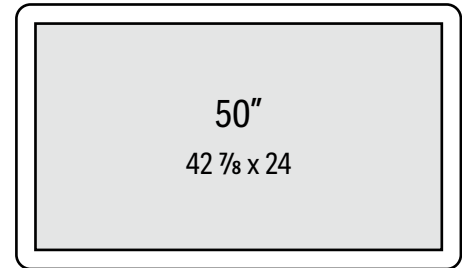

# ROUNDED CORNER LANDSCAPE PLUS: MIRROR TV FRAME SS/GLASS SIZE reflectel

SIZING IS FOR GLASS ONLY AND DOES NOT INCLUDE FRAME

**31 1/8 x 19 1/8 (4mm)**

**40 3/4 x 24 1/2 (4mm)**

**46 7/8 x 28 (4mm)**

**51 3/8 x 30 1/2 (4mm)**

**60 x 35 3/8 (4mm)**

**68 3/4 x 40 1/4 (4mm)**

**77 3/8 x 45 1/8 (6mm)**

4mm max size = 69 x 47 3/8 • 6mm max size = 125 x 69 1/2

For other sizes and contour shapes please contact Reflectel • Dimensions are approximate & sizing may vary