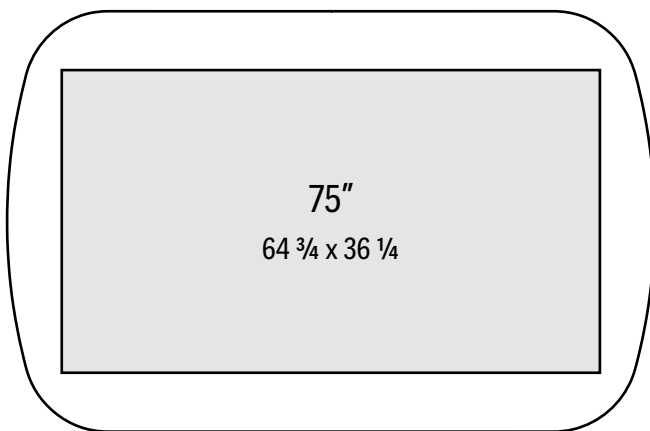

SIZING IS FOR GLASS ONLY AND DOES NOT INCLUDE FRAME

**45 x 29 (4mm)**

**53 x 34 (4mm)**

**57 x 37 (4mm)**

**67 x 43 (4mm)**

**77 x 50 (6mm)**

**86 1/4 x 56 (6mm)**

4mm max size = 69 x 47 <sup>3</sup>/<sub>8</sub> • 6mm max size = 125 x 69 <sup>1</sup>/<sub>2</sub>

For other sizes and contour shapes please contact Reflectel • Dimensions are approximate & sizing may vary