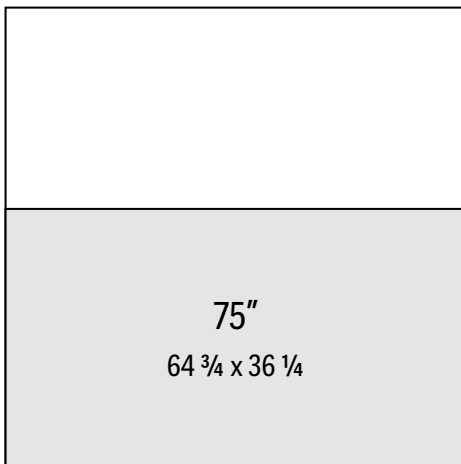

SIZING IS FOR GLASS ONLY AND DOES NOT INCLUDE FRAME

36 3/4 x 36 3/4 (4mm)

42 7/8 x 42 7/8 (4mm)

47 3/8 x 47 3/8 (4mm)

56 x 56 (6mm)

64 3/4 x 64 3/4 (6mm)

73 3/8 x 69 1/2 (6mm)

For thinner frame styles, a mirror pillow on the left & right is required for Landscape Plus
(1-2 1/2" minimum dependent on size)

4mm max size = 69 x 47 3/8 • 6mm max size = 125 x 69 1/2

For other sizes and contour shapes please contact Reflectel • Dimensions are approximate & sizing may vary