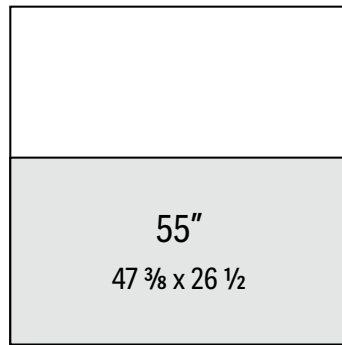

SIZING IS FOR GLASS ONLY AND DOES NOT INCLUDE FRAME

36 3/4 x 36 3/4 (4mm)

42 7/8 x 42 7/8 (4mm)

47 3/8 x 47 3/8 (4mm)

56 x 56 (6mm)

64 3/4 x 64 3/4 (6mm)

73 3/8 x 69 1/2 (6mm)

For thinner frame styles, a mirror pillow on the left & right is required for Landscape Plus
(1-2 1/2" minimum dependent on size)

4mm max size = 69 x 47 3/8 • 6mm max size = 125 x 69 1/2

For other sizes and contour shapes please contact Reflectel • Dimensions are approximate & sizing may vary