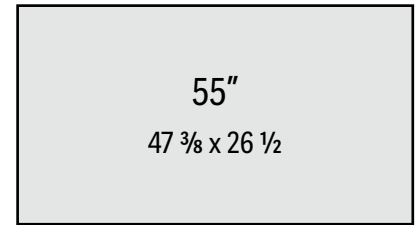

SIZING IS FOR GLASS ONLY AND DOES NOT INCLUDE FRAME

**36 3/4 x 20 1/2 (4mm)**

**42 7/8 x 24 (4mm)**

**47 3/8 x 26 1/2 (4mm)**

**56 x 31 3/8 (4mm)**

**64 3/4 x 36 1/4 (4mm)**

**73 3/8 x 41 1/8 (6mm)**

**86 1/2 x 48 5/8 (6mm)**

For thinner frame styles, a mirror pillow on the left & right is required for Landscape Plus  
(1-2 1/2" minimum dependent on size)

4mm max size = 69 x 47 3/8 • 6mm max size = 125 x 69 1/2

For other sizes and contour shapes please contact Reflectel • Dimensions are approximate & sizing may vary