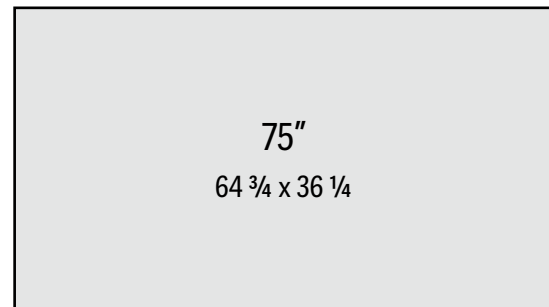

SIZING IS FOR GLASS ONLY AND DOES NOT INCLUDE FRAME

**36 3/4 x 20 1/2 (4mm)**

**42 7/8 x 24 (4mm)**

**47 3/8 x 26 1/2 (4mm)**

**56 x 31 3/8 (4mm)**

**64 3/4 x 36 1/4 (4mm)**

**73 3/8 x 41 1/8 (6mm)**

**86 1/2 x 48 5/8 (6mm)**

For thinner frame styles, a mirror pillow on the left & right is required for Landscape Plus  
(1-2 1/2" minimum dependent on size)

4mm max size = 69 x 47 3/8 • 6mm max size = 125 x 69 1/2

For other sizes and contour shapes please contact Reflectel • Dimensions are approximate & sizing may vary