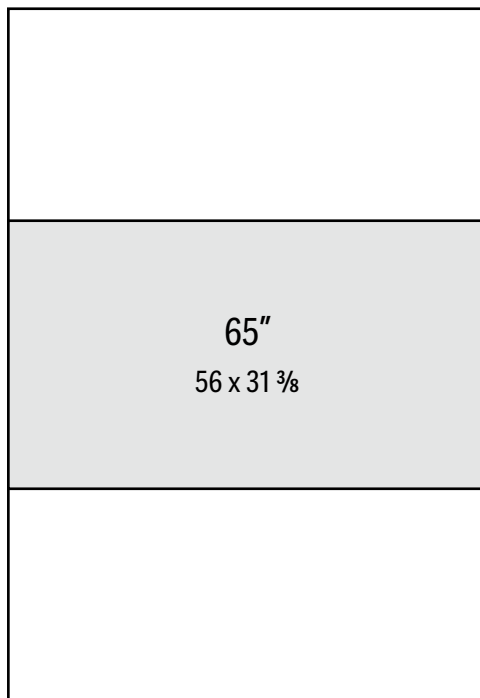

SIZING IS FOR GLASS ONLY AND DOES NOT INCLUDE FRAME

36 3/4 x 53 (4mm)

42 7/8 x 58 (4mm)

47 3/8 x 65 (4mm)

56 x 81 (6mm)

64 3/4 x 81 (6mm)

For thinner frame styles, a mirror pillow on the left & right is required for Portrait Plus
(1-2 3/8" minimum dependent on size)

4mm max size = 69 x 47 3/8 • 6mm max size = 125 x 69 1/2

For other sizes and contour shapes please contact Reflectel • Dimensions are approximate & sizing may vary