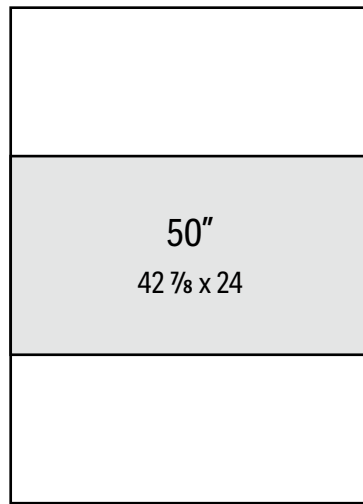

SIZING IS FOR GLASS ONLY AND DOES NOT INCLUDE FRAME

36 3/4 x 53 (4mm)

42 7/8 x 58 (4mm)

47 3/8 x 65 (4mm)

56 x 81 (6mm)

64 3/4 x 81 (6mm)

For thinner frame styles, a mirror pillow on the left & right is required for Portrait Plus
(1-2 3/8" minimum dependent on size)

4mm max size = 69 x 47 3/8 • 6mm max size = 125 x 69 1/2

For other sizes and contour shapes please contact Reflectel • Dimensions are approximate & sizing may vary