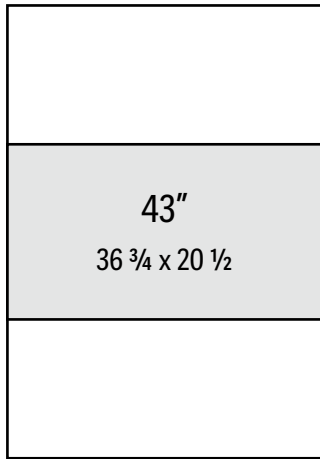

SIZING IS FOR GLASS ONLY AND DOES NOT INCLUDE FRAME

36 3/4 x 53 (4mm)

42 7/8 x 58 (4mm)

47 3/8 x 65 (4mm)

56 x 81 (6mm)

64 3/4 x 81 (6mm)

For thinner frame styles, a mirror pillow on the left & right is required for Portrait Plus
(1-2 3/8" minimum dependent on size)

4mm max size = 69 x 47 3/8 • 6mm max size = 125 x 69 1/2

For other sizes and contour shapes please contact Reflectel • Dimensions are approximate & sizing may vary