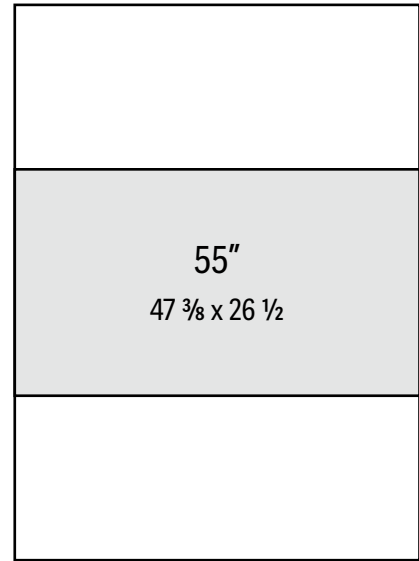

SIZING IS FOR GLASS ONLY AND DOES NOT INCLUDE FRAME

36 3/4 x 53 (4mm)

42 7/8 x 58 (4mm)

47 3/8 x 65 (4mm)

56 x 81 (6mm)

64 3/4 x 81 (6mm)

For thinner frame styles, a mirror pillow on the left & right is required for Portrait Plus
(1-2 3/8" minimum dependent on size)

4mm max size = 69 x 47 3/8 • 6mm max size = 125 x 69 1/2

For other sizes and contour shapes please contact Reflectel • Dimensions are approximate & sizing may vary