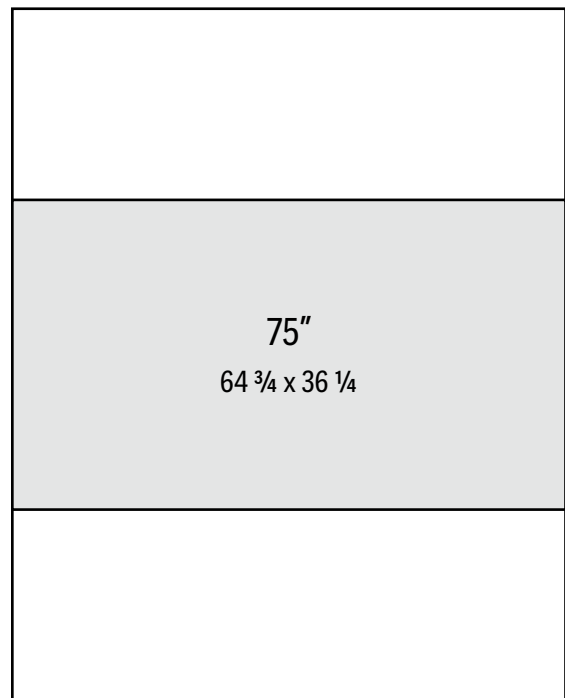

SIZING IS FOR GLASS ONLY AND DOES NOT INCLUDE FRAME

36 3/4 x 53 (4mm)

42 7/8 x 58 (4mm)

47 3/8 x 65 (4mm)

56 x 81 (6mm)

64 3/4 x 81 (6mm)

For thinner frame styles, a mirror pillow on the left & right is required for Portrait Plus
(1-2 3/8" minimum dependent on size)

4mm max size = 69 x 47 3/8 • 6mm max size = 125 x 69 1/2

For other sizes and contour shapes please contact Reflectel • Dimensions are approximate & sizing may vary